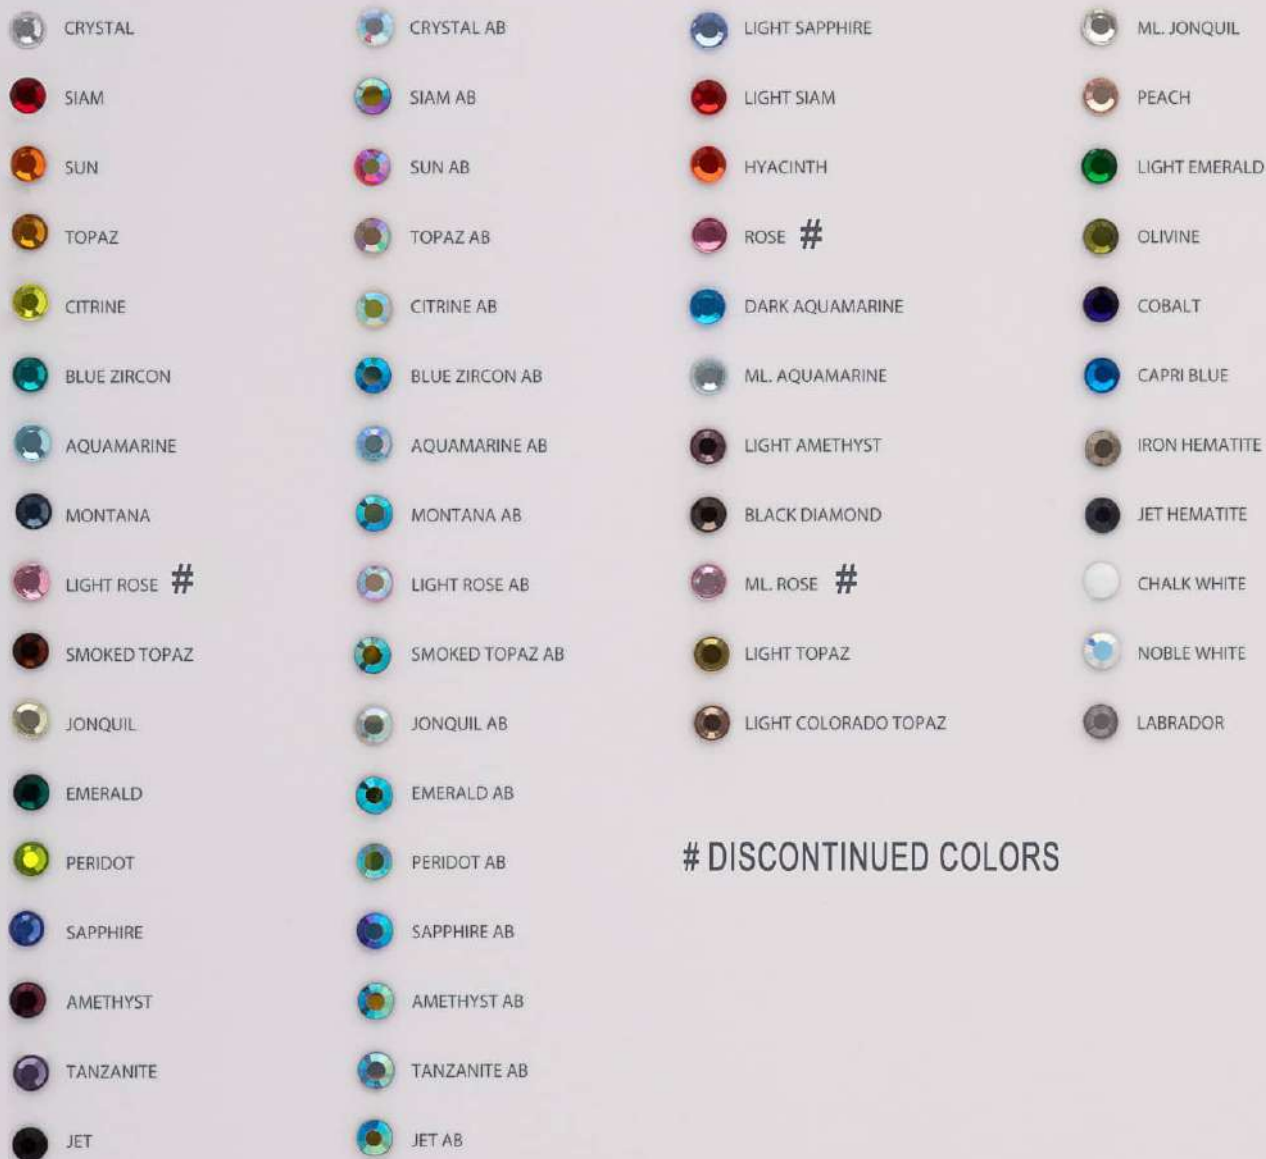

2 CUT STONES

Colors

DISCONTINUED COLORS

Sizes

Shapes

FROSTED STONE

SS6	SS10	SS16	SS20	SS30

Colori / Colours					
SIAM	LT. SIAM	ROSE	LT. ROSE	CITRINE	TOPAZ
SM. TOPAZ	JONQUIL	SAPPHIRE	LT. SAPPHIRE	AQUA	DK. AQUA
MONTANA	TANZANITE	AMETHYST	LT. AMETHYST	EMERALD	BLUE ZIRCON
PERIDOT	SUN	HYACINTH	JET	BLACK DIAMOND	CRYSTAL

Rim Rhine Stone

Rim Color									
SILVER	GOLD								
									
Rim size									
SS10 (140gross)	SS16 (70gross)	SS20 (35gross)	SS30 (20gross)	SS34 (20gross)	8x8 SQUARE (10gross)				
									
colors									
Crystal	AB Crystal	Lt.Siam	Jonquil	Green	Aqua	Lt.Aqua	Amethyst	Lt.Amethyst	Black
									
Black Dia	Orange	Ok.Topaz	Topaz	Lt.Topaz	Pendot	Lt.Pink	Pink	Sapphire	Lt.Sapphire
									
Square Crystal	Square Hematite								
									

** Rim minestone colors are available as same as our rhinestone color chart, but slight difference is inevitable during production.